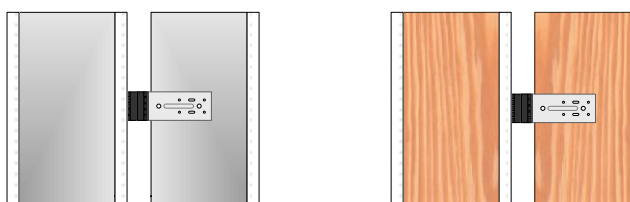

RISC-DC04X2 HD/DD

The **RISC-DC04X2 HD/DD** is a heavy duty universal and versatile product. One common use is to decouple wall systems. The design of the RISC-DC04X2 HD/DD can be used in new construction or retrofit. The RISC-DC04X2 HD/DD is very strong for use when heavier items need to be acoustically decoupled for noise isolation.

Wood
Steel
Metal Deck

Steel
Condo
Commercial

Apartment
Retail
Conference Rooms

Recording Studio
Home Theater
Commercial theater

RISC-DC04X2 HD/DD specifications:

Made in the USA	YES
Acoustical design load:	144 lbs
Total deflection	3 mm
Double deflection	YES
Made with Recycled content	YES
Cryo low VOC treated	YES
Adjustable	YES
Cavity min	4-1/2"
Cavity Max	Var.
Adjustment limit	Var.
Use on Ceilings	YES
Use on walls	YES
New Construction	YES
Retro Fit	YES