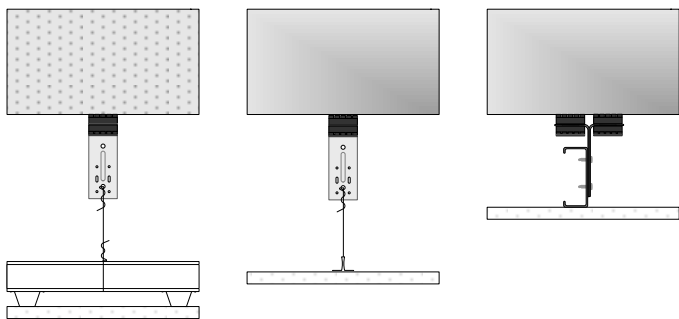

RISC-DC04X2 HD/DD

The **RISC-DC04X2 HD/DD** is a heavy duty universal and versatile product. One common use is to decouple wall systems. The design of the RISC-DC04X2 HD/DD can be used in new construction or retrofit. The RISC-DC04X2 HD/DD is very strong for use when heavier items need to be acoustically decoupled for noise isolation.

Wood
Steel
Metal Deck

Steel
Condo
Commercial

Apartment
Retail
Conference Rooms

Recording Studio
Home Theater
Commercial theater

RISC-DC04X2 HD/DD specifications:

Made in the USA	YES
Acoustical design load:	144 lbs
Total deflection	3 mm
Double deflection	YES
Made with Recycled content	YES
Cryo low VOC treated	YES
Adjustable	YES
Cavity min	4-1/2"
Cavity Max	Var.
Adjustment limit	Var.
Use on Ceilings	YES
Use on walls	YES
New Construction	YES
Retro Fit	YES