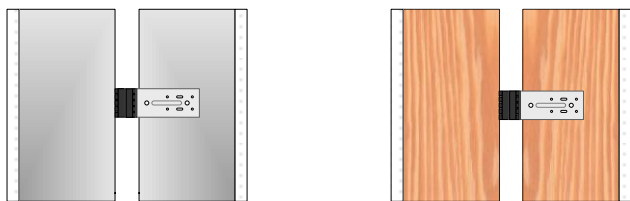

RISC-DC04X2 HD/DD

The **RISC-DC04X2 HD/DD** is a heavy duty universal and versatile product. One common use is to decouple wall systems. The design of the RISC-DC04X2 HD/DD can be used in new construction or retrofit. The RISC-DC04X2 HD/DD is very strong for use when heavier items need to be acoustically decoupled for noise isolation.

Wood
Steel
Metal Deck

Steel
Condo
Commercial

Apartment
Retail
Conference Rooms

Recording Studio
Home Theater
Commercial theater

RISC-DC04X2 HD/DD specifications:

Made in the USA	YES
Acoustical design load:	144 lbs
Total deflection	3 mm
Double deflection	YES
Made with Recycled content	YES
Cryo low VOC treated	YES
Adjustable	YES
Cavity min	4-1/2"
Cavity Max	Var.
Adjustment limit	Var.
Use on Ceilings	YES
Use on walls	YES
New Construction	YES
Retro Fit	YES