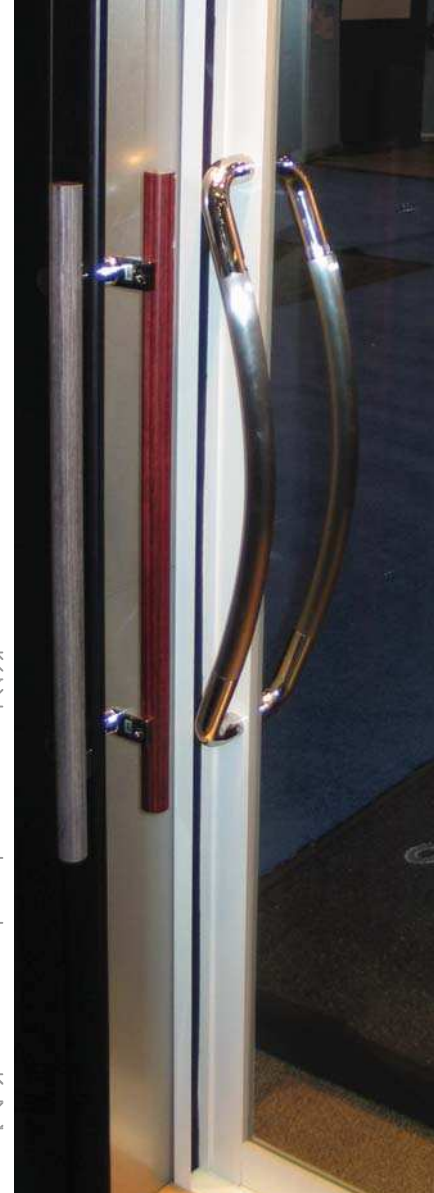

Recording Studio

Sliding Glass Doors

STC 65

Also World Record

Studio Windows & Steel Doors

SOUNDPROOF[®]
WINDOWS, INC.

StudioMax™ Door

by Soundproof Windows, Inc.

STC 65

Sliding Glass Doors

- Incredible low frequency noise reduction
- No swing in or swing out obstructions
- All panels are removable, so you can utilize the full door opening width when needed
- Audience viewing easily accommodated

A sliding glass door mounted on each side of your door opening. This set of doors will give you an STC of 65 with incredible low frequency noise reductions. Telescoping multi-panel doors offer you even more creative possibilities.

TELESCOPING SLIDING GLASS DOORS

A OPTIONAL 5 TRACK INSTALLATION

Solid Color Lines:

- BLACK** - 5/8" + 5/8" Laminated Glass Sliding Glass Door (SGD650 + SGD650)
- RED** - 5/8" + 3/8" Laminated Glass Sliding Glass Door (SGD650 + SGD400)
- BLUE** - 5/8" + 1/4" Laminated Glass Sliding Glass Door (SGD650 + SGD250)