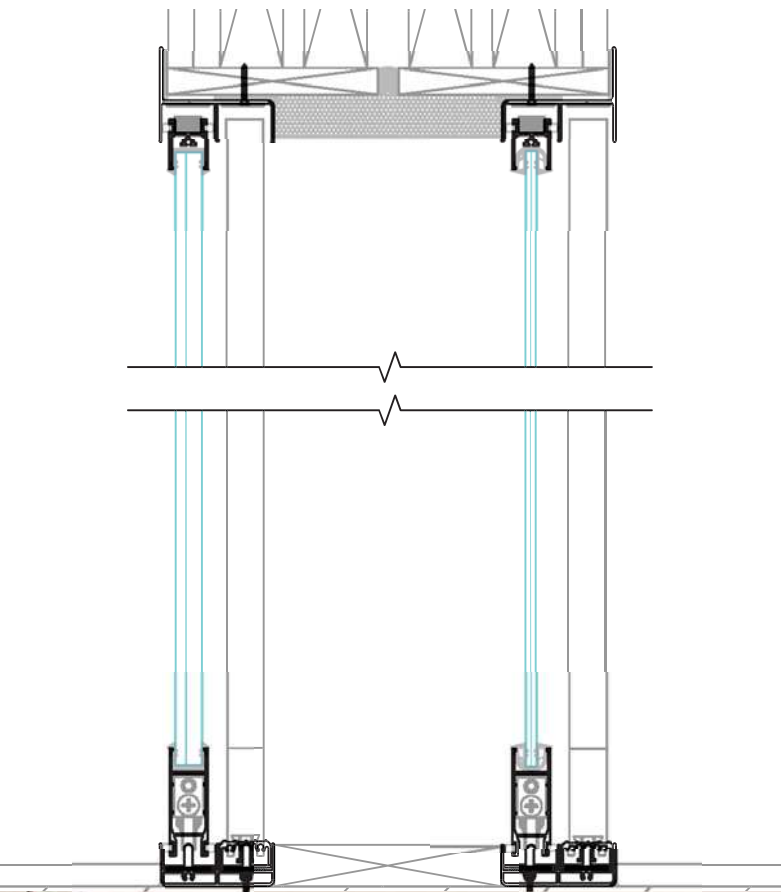

Recording Studio

Sliding Glass Doors

STC 65

Also World Record

Studio Windows & Steel Doors

SOUNDPROOF[®]
WINDOWS, INC.

StudioMax™ Door

by Soundproof Windows, Inc.

STC 65

Sliding Glass Doors

- Incredible low frequency noise reduction
- No swing in or swing out obstructions
- All panels are removable, so you can utilize the full door opening width when needed
- Audience viewing easily accommodated

A sliding glass door mounted on each side of your door opening. This set of doors will give you an STC of 65 with incredible low frequency noise reductions. Telescoping multi-panel doors offer you even more creative possibilities.

Dotted Lines:

- BLACK** - single door 5/8" Laminated Glass Sliding Glass Door (SGD650)
- RED** - single door 3/8" Laminated Glass Sliding Glass Door (SGD400)
- BLUE** - single door 1/4" Laminated Glass Sliding Glass Door (SGD250)