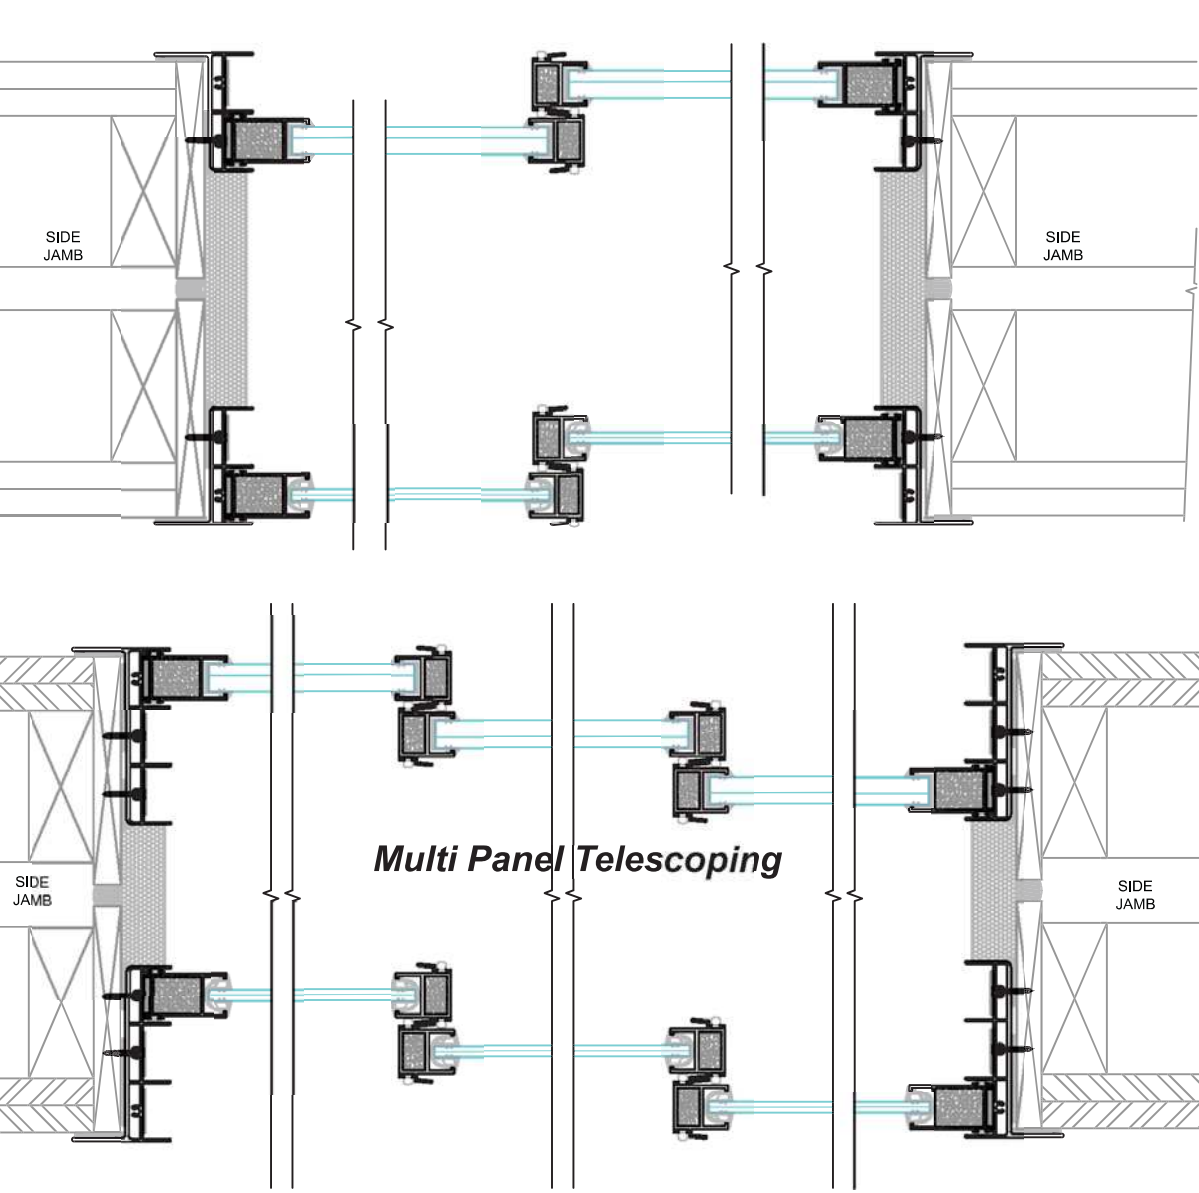

TELESCOPING SLIDING GLASS DOORS

A OPTIONAL 5 TRACK INSTALLATION

Solid Color Lines:

- BLACK** - 5/8" + 5/8" Laminated Glass Sliding Glass Door (SGD650 + SGD650)
- RED** - 5/8" + 3/8" Laminated Glass Sliding Glass Door (SGD650 + SGD400)
- BLUE** - 5/8" + 1/4" Laminated Glass Sliding Glass Door (SGD650 + SGD250)

Dotted Lines:

- BLACK** - single door 5/8" Laminated Glass Sliding Glass Door (SGD650)
- RED** - single door 3/8" Laminated Glass Sliding Glass Door (SGD400)
- BLUE** - single door 1/4" Laminated Glass Sliding Glass Door (SGD250)