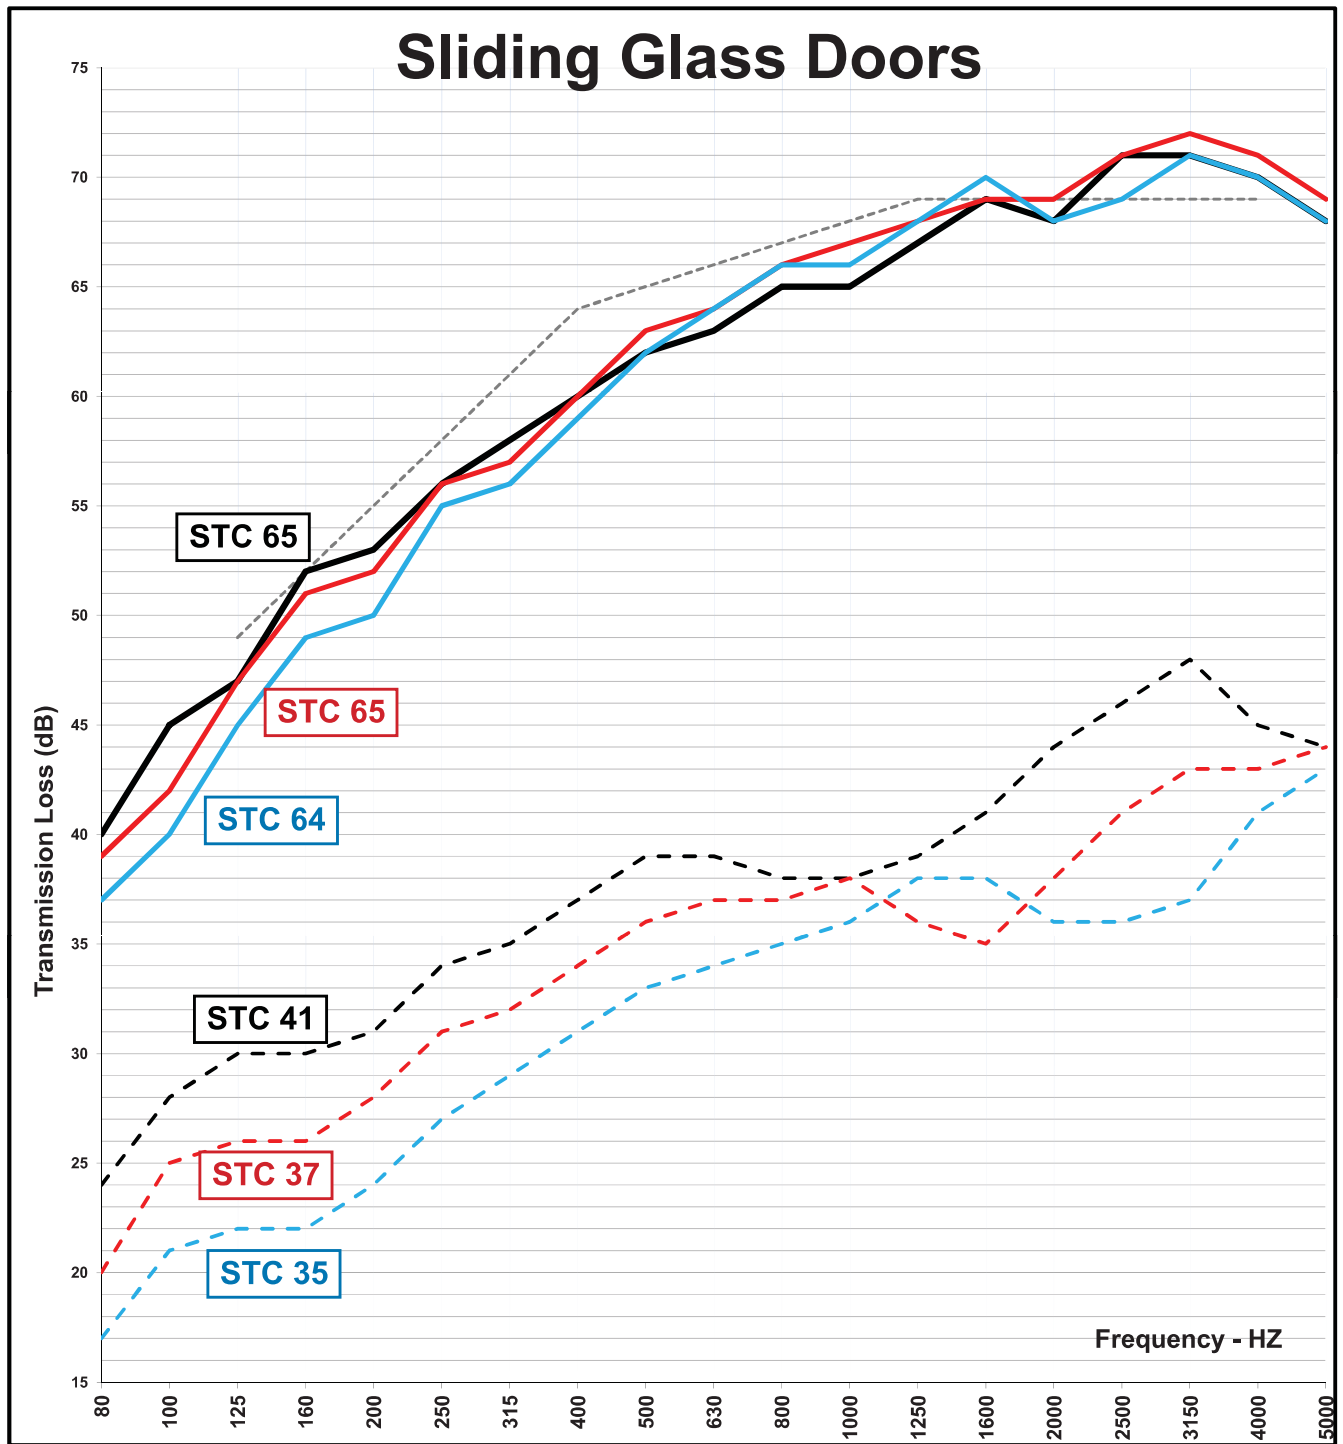

STC 65

Sliding Glass Doors

- Incredible low frequency noise reduction
- No swing in or swing out obstructions
- All panels are removable, so you can utilize the full door opening width when needed
- Audience viewing easily accommodated

A sliding glass door mounted on each side of your door opening. This set of doors will give you an STC of 65 with incredible low frequency noise reductions. Telescoping multi-panel doors offer you even more creative possibilities.

TELESCOPING SLIDING GLASS DOORS

A OPTIONAL 5 TRACK INSTALLATION

Solid Color Lines:

- BLACK** - 5/8" + 5/8" Laminated Glass Sliding Glass Door (SGD650 + SGD650)
- RED** - 5/8" + 3/8" Laminated Glass Sliding Glass Door (SGD650 + SGD400)
- BLUE** - 5/8" + 1/4" Laminated Glass Sliding Glass Door (SGD650 + SGD250)

Dotted Lines:

- BLACK** - single door 5/8" Laminated Glass Sliding Glass Door (SGD650)
- RED** - single door 3/8" Laminated Glass Sliding Glass Door (SGD400)
- BLUE** - single door 1/4" Laminated Glass Sliding Glass Door (SGD250)