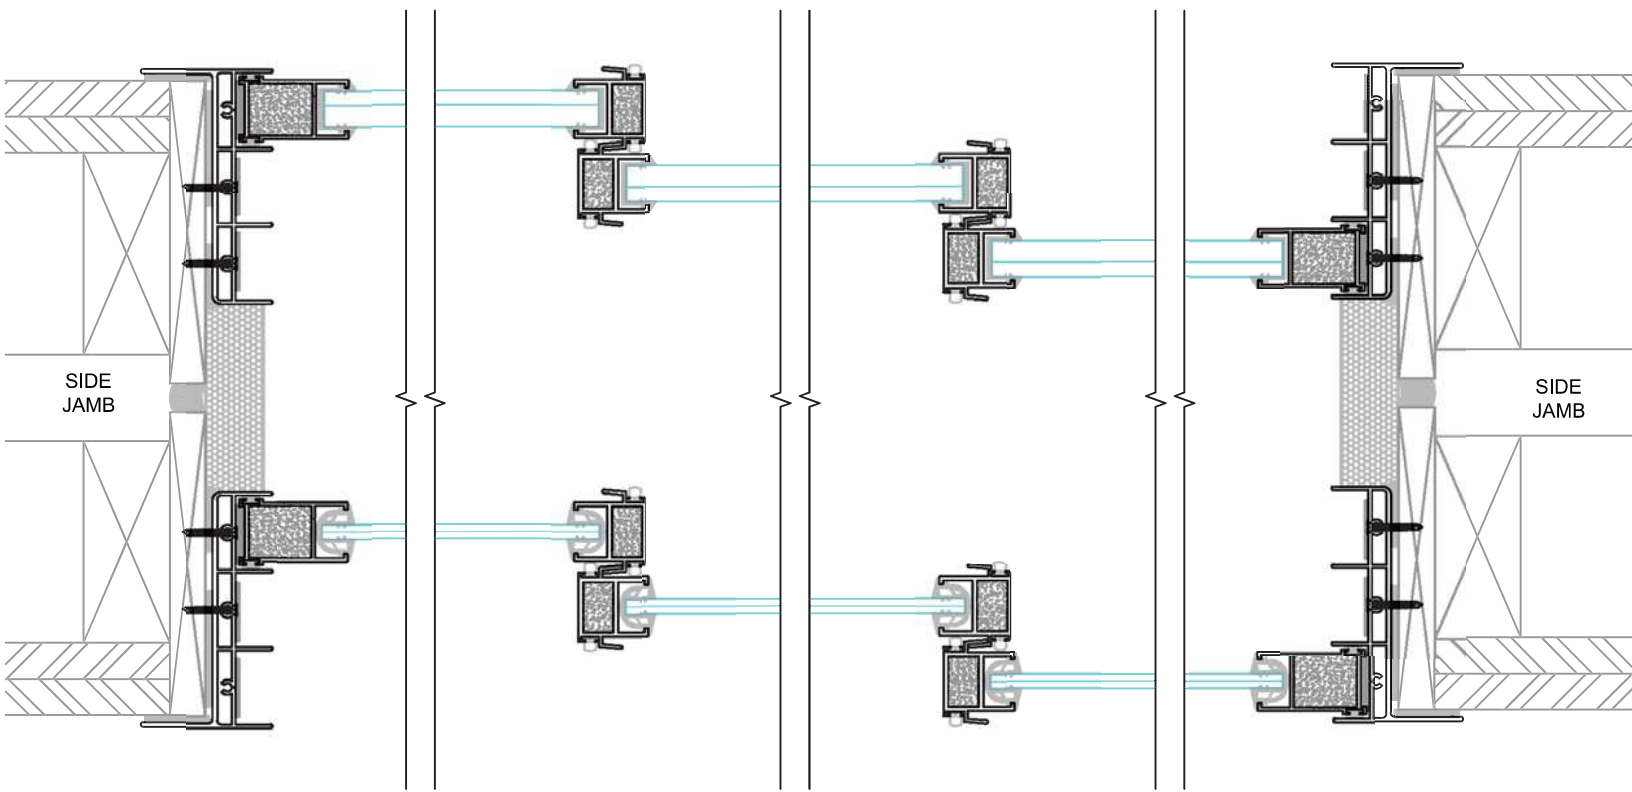

STC 65

Sliding Glass Doors

- Incredible low frequency noise reduction
- No swing in or swing out obstructions
- All panels are removable, so you can utilize the full door opening width when needed
- Audience viewing easily accommodated

A sliding glass door mounted on each side of your door opening. This set of doors will give you an STC of 65 with incredible low frequency noise reductions. Telescoping multi-panel doors offer you even more creative possibilities.

TELESCOPING SLIDING GLASS DOORS

A OPTIONAL 5 TRACK INSTALLATION

Solid Color Lines:

- BLACK** - 5/8" + 5/8" Laminated Glass Sliding Glass Door (SGD650 + SGD650)
- RED** - 5/8" + 3/8" Laminated Glass Sliding Glass Door (SGD650 + SGD400)
- BLUE** - 5/8" + 1/4" Laminated Glass Sliding Glass Door (SGD650 + SGD250)

Dotted Lines:

- BLACK** - single door 5/8" Laminated Glass Sliding Glass Door (SGD650)
- RED** - single door 3/8" Laminated Glass Sliding Glass Door (SGD400)
- BLUE** - single door 1/4" Laminated Glass Sliding Glass Door (SGD250)