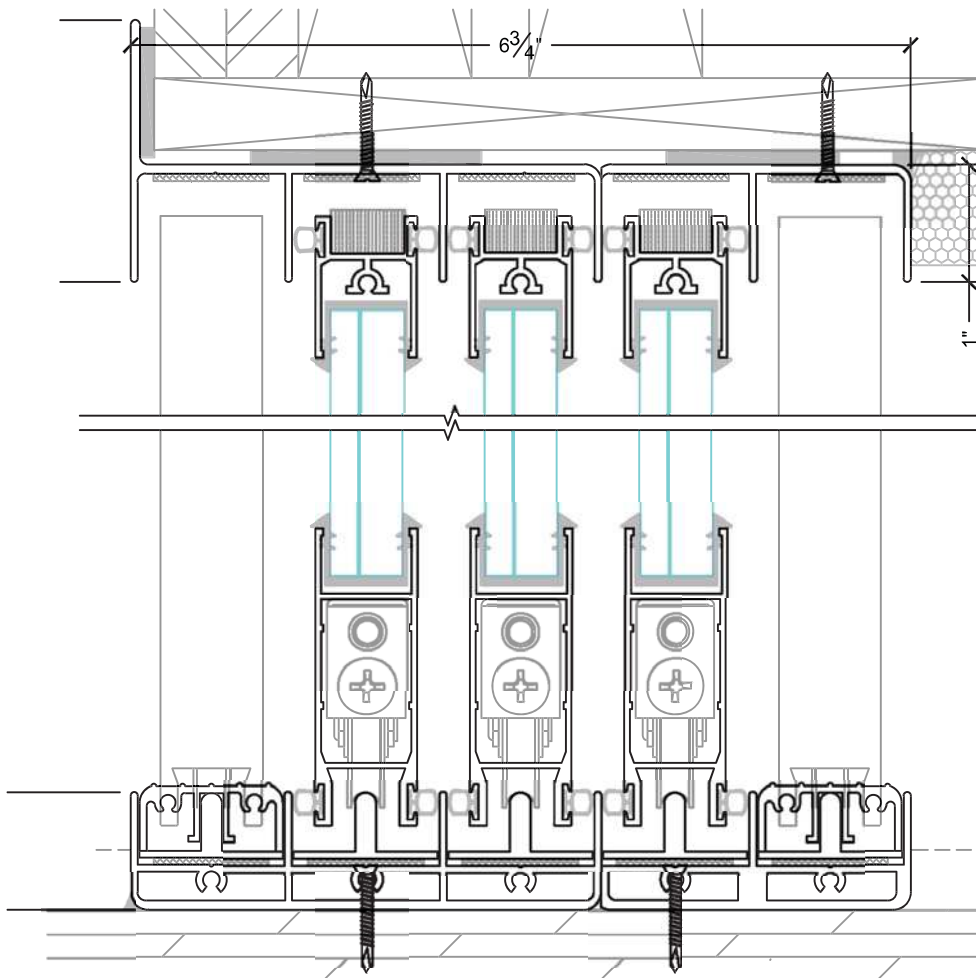

STC 65

Sliding Glass Doors

- Incredible low frequency noise reduction
- No swing in or swing out obstructions
- All panels are removable, so you can utilize the full door opening width when needed
- Audience viewing easily accommodated

A sliding glass door mounted on each side of your door opening. This set of doors will give you an STC of 65 with incredible low frequency noise reductions. Telescoping multi-panel doors offer you even more creative possibilities.

TELESCOPING SLIDING GLASS DOORS

A OPTIONAL 5 TRACK INSTALLATION

Solid Color Lines:

- BLACK** - 5/8" + 5/8" Laminated Glass Sliding Glass Door (SGD650 + SGD650)
- RED** - 5/8" + 3/8" Laminated Glass Sliding Glass Door (SGD650 + SGD400)
- BLUE** - 5/8" + 1/4" Laminated Glass Sliding Glass Door (SGD650 + SGD250)