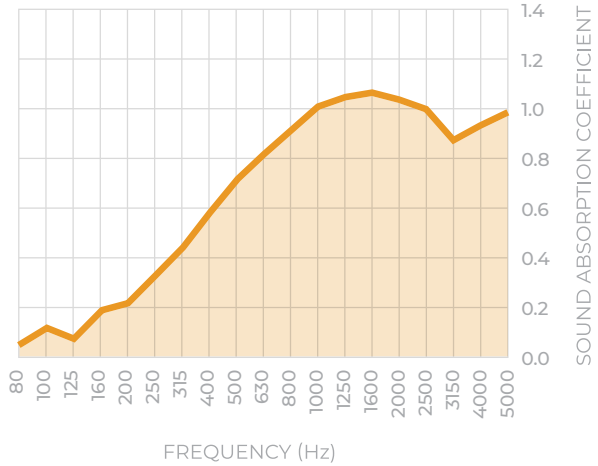

NOISE REDUCTION - 3/8" (9mm)

Constructed from

3/8" (9mm) ezoBord

Mount Method

D50 Mount Wall Panel

SOUND ABSORPTION COEFFICIENTS (ASTM C423-17)

NRC	SAA	125	250	500	1000	2000	4000
0.75	0.76	0.13	0.33	0.70	0.98	1.03	0.93