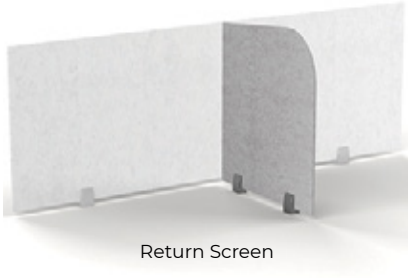

STANDARD SHAPES

Return Screen

PART NUMBER	WIDTH	LENGTH	THICKNESS
rsc-qtr-2416	24" (610mm)	16" (406mm)	3/8" (9mm)
rsc-qtr-3016	30" (762mm)	16" (406mm)	3/8" (9mm)
rsc-qtr-2424	24" (610mm)	24" (610mm)	3/4" (18mm)
rsc-qtr-3024	30" (762mm)	24" (610mm)	3/4" (18mm)

Please note that all dimensions are nominal, supplier reserves the right to adjust sizing without prior notification.