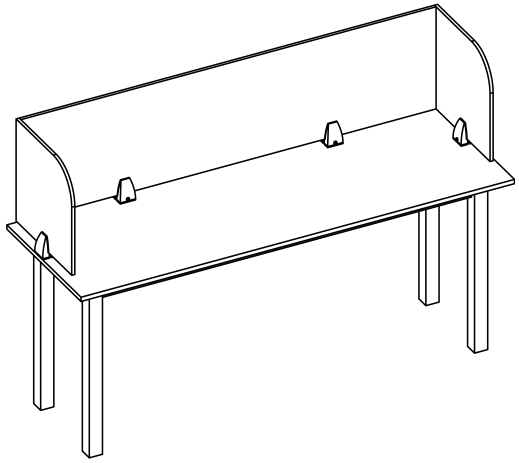

RECOMMENDED HARDWARE (NOT INCLUDED)