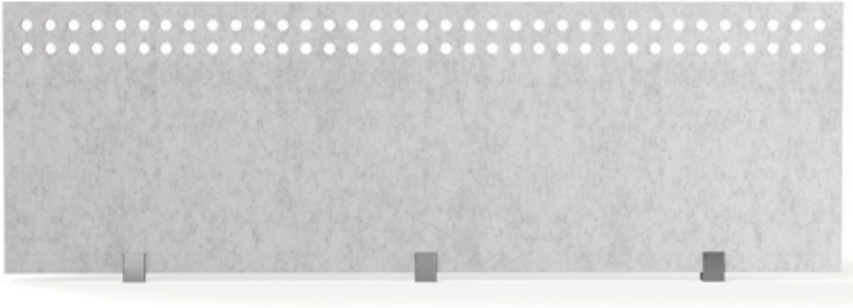

STANDARD SHAPES

Circular Holes Desk Screen

PART NUMBER	WIDTH	LENGTH
dsc-cir-4812	48" (1219mm)	12" (305mm)
dsc-cir-5412	54" (1372mm)	12" (305mm)
dsc-cir-6012	60" (1524mm)	12" (305mm)
dsc-cir-6612	66" (1676mm)	12" (305mm)
dsc-cir-7212	72" (1829mm)	12" (305mm)
dsc-cir-4816	48" (1219mm)	16" (406mm)
dsc-cir-5416	54" (1372mm)	16" (406mm)
dsc-cir-6016	60" (1524mm)	16" (406mm)
dsc-cir-6616	66" (1676mm)	16" (406mm)
dsc-cir-7216	72" (1829mm)	16" (406mm)
dsc-cir-4824	48" (1219mm)	24" (610mm)
dsc-cir-5424	54" (1372mm)	24" (610mm)
dsc-cir-6024	60" (1524mm)	24" (610mm)
dsc-cir-6624	66" (1676mm)	24" (610mm)
dsc-cir-7224	72" (1829mm)	24" (610mm)

When ordering, please also indicate single layer ($\frac{1}{2}$ " [12mm]) or double layer ($\frac{3}{4}$ " [18mm]) screen. Please note that all dimensions are nominal, supplier reserves the right to adjust sizing without prior notification.