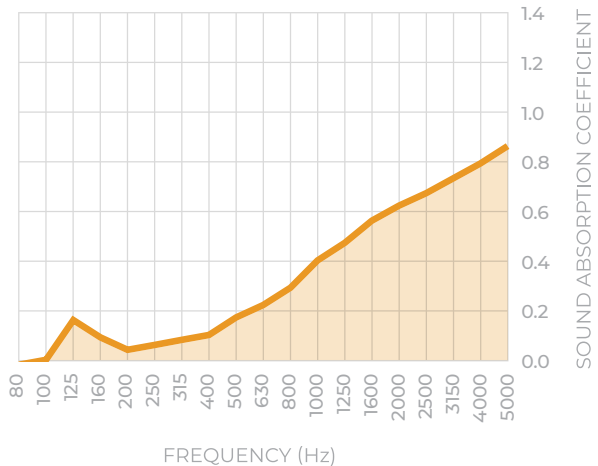

NOISE REDUCTION - 3/8" (9mm)

Constructed from

3/8" (9mm) ezoBord

Mount Method

Direct Mount

SOUND ABSORPTION COEFFICIENTS (ASTM C423-17)

NRC	SAA	125	250	500	1000	2000	4000
0.31	0.30	0.08	0.06	0.16	0.39	0.62	0.79